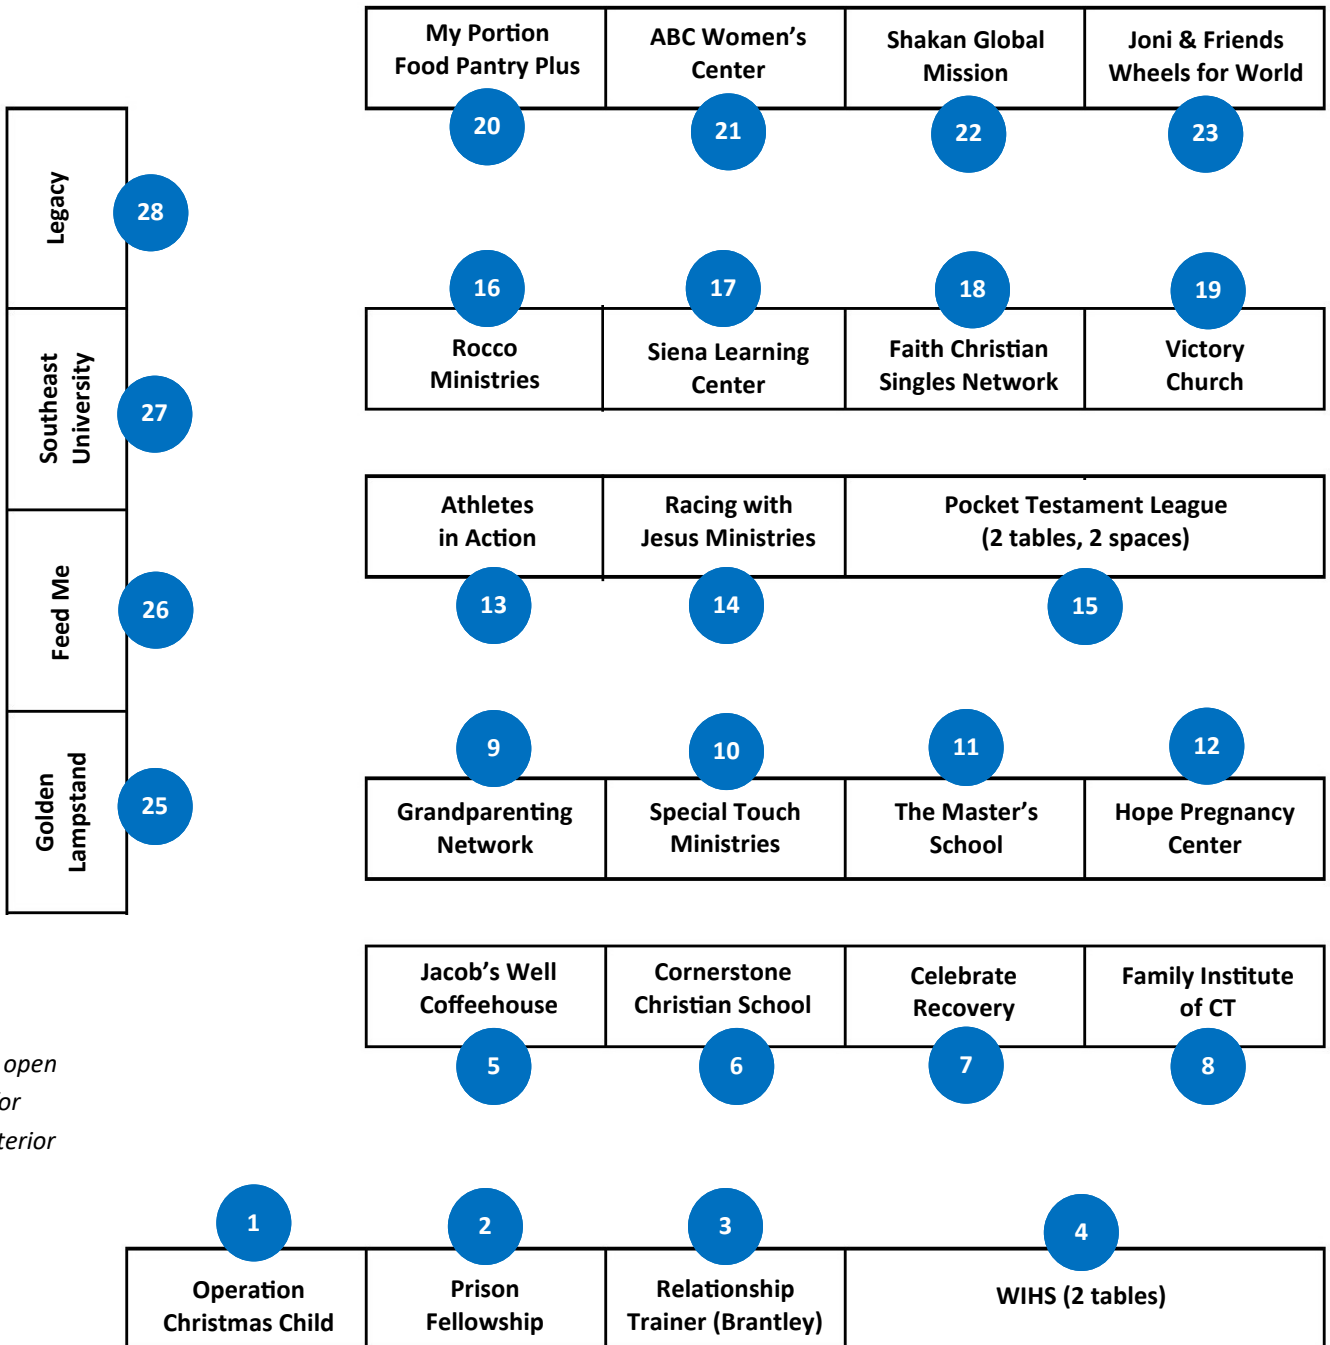

2023 Ministry Expo Floor Plan

10-26-23 FINAL v2

Chairs for Bennett family
live instrumental music
(closer to appetizers)

Bennett Family

24

Appropriate open space here for access to exterior doors